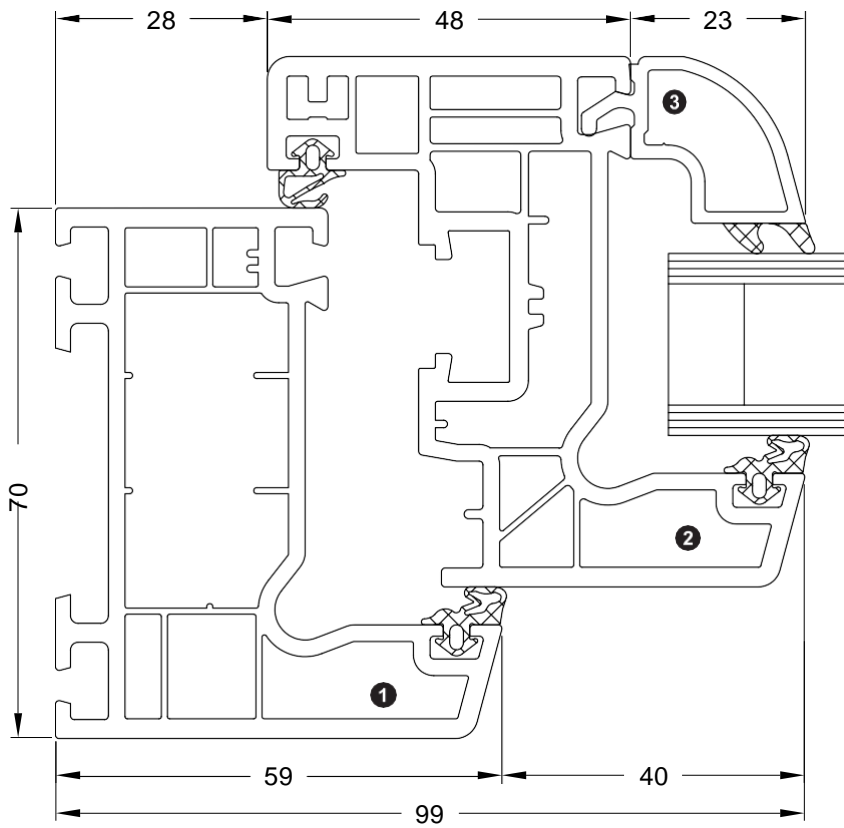

Standard section detail Classic: Rebated window, face width 99 mm

① 19009...slim profile

Standard section detail Classic: Rebated window, face width 108 mm

① 18865... frame